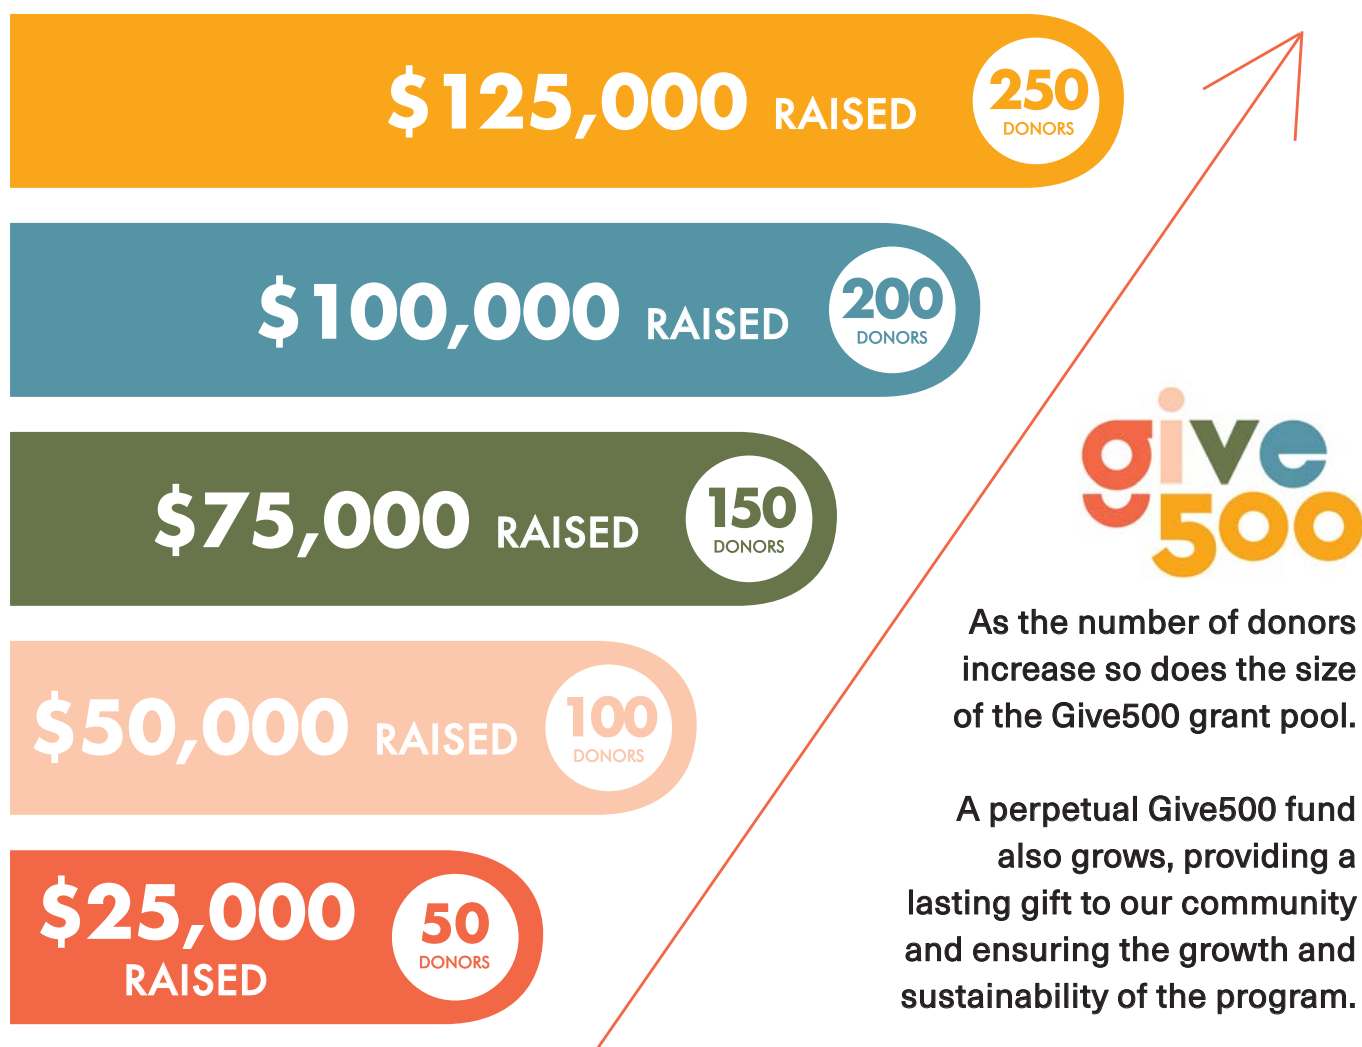

**Together, your donation and
our community can achieve
extraordinary things.**

**Collective giving for a stronger
Border Community.**

Give500 is a starting point for like-minded individuals and groups to pool their donations and support life changing community programs across the Border region.

**Albury
Business
Connect**

BORDER TRUST

Give500 is an initiative of BORDER TRUST –
the Community Foundation for the
Albury Wodonga region.

How It Works

Community members, families, groups and businesses are invited to become a Give500 donor by donating \$500 to the Give500 campaign. Donated funds are pooled, with the value of the annual Give500 grant pool determined by the number of donations made.

All donors are invited to attend the end of year Give500 Pitch Night, where they'll view a video and listen to a short pitch from each of the three finalists and then vote for their preferred project. The winner and runners up are announced on the night. The winner receives the largest grant, and a smaller amount is awarded to two runners up.

ONE \$500 DONATION = ONE VOTE

Give500 harnesses the power of collective giving to fund projects of direct benefit to our community.

JOIN Give500 TODAY
bordertrust.org.au/give500

The Story So Far

2024

WINNER